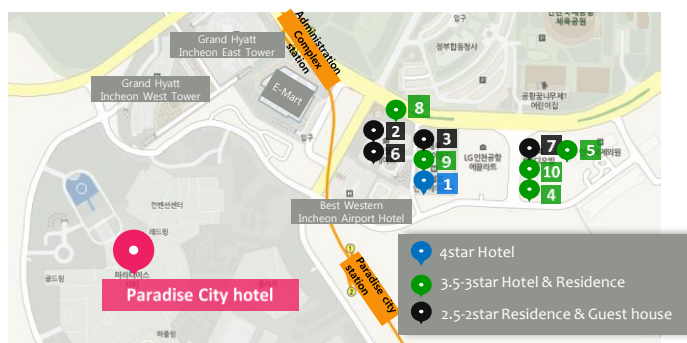

Hotel Accommodation

We have many favorable options other than 5-stars hotels. Please, go and check our homepage for more information!

1. Hotel Hu Incheon Airport

★★★★ 997m (15 mins walk to venue)

| | | | |
|-----------|---|--------|------------------|
| Address | #401, 60, Gonghang-ro 424beon-gil, Jung-gu, Incheon, 400-340, South Korea | | |
| Telephone | 032-743-0005 | E-mail | info@hotelhu.com |

2. Gogo House

★★☆ 1km (15 mins walk to venue)

| | | | |
|-----------|--|--------|---|
| Address | 50, Gonghang-ro 424beon-gil, Jung-gu, Incheon, Incheon, 400-340, South Korea | | |
| Telephone | 070-4027-6935 | E-mail | - |

3. Noa Residence Incheon Airport

★★☆ 973m (15 mins walk to venue)

| | | | |
|---------|---|--|--|
| Address | Incheon Metropolitan City Residence Incheon Airport, 60, Jung-gu | | |
| Website | http://noa-residence-airport.hotels-in-incheon.com/en/ | | |

8. Airport Capsule Hotel Fly me to the moon

★★★ 973m (15 mins walk to venue)

| | | | |
|-----------|---|--------|---|
| Address | 60, Gonghang-ro 424beon-gil, Jung-gu, Incheon Airport, Incheon, South Korea | | |
| Telephone | 032-746-7676 | E-mail | - |